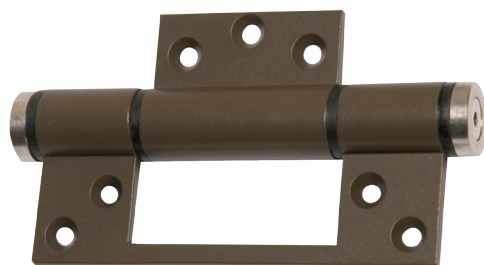

ALUMINIUM - BUTT INTERMEDIATE HINGE

SF102	SF202	SF302	SF1002
Black	Natural	Bronze	White

Elevation

ALUMINIUM - BUTT HINGE / HANDLE

SF103	SF203	SF303	SF1003
Black	Natural	Bronze	White

Elevation

- 115mm hinge for better fixing
- All components are stainless steel
- Improved design on top guide
- All products coated for hinge consistency

Nu-Fold™ SLIDING / FOLDING DOOR HARDWARE

ALUMINIUM - SINKLESS BOTTOM ROLLER

SF110	SF210	SF310	SF1010
Black	Natural	Bronze	White

Elevation

Plan

ALUMINIUM - SINKLESS TOP GUIDE

SF111	SF211	SF311	SF1011
Black	Natural	Bronze	White

Elevation

Plan

Nu-Fold™ SLIDING / FOLDING DOOR HARDWARE

ALUMINIUM - SINKLESS INTERMEDIATE HINGE

SF112	SF212	SF312	SF1012
Black	Natural	Bronze	White

Elevation

ALUMINIUM - SINKLESS HINGE / HANDLE

SF113	SF213	AF313	SF1013
Black	Natural	Bronze	White

Elevation

- To suit 8mm rod
- Stainless steel components
- Improved design on with nylon top cap

Nu-Fold™ SLIDING / FOLDING DOOR HARDWARE

FLUSH BOLT GHI ESPAGIOLETTE

Flush Bolt

Natural

Black

White