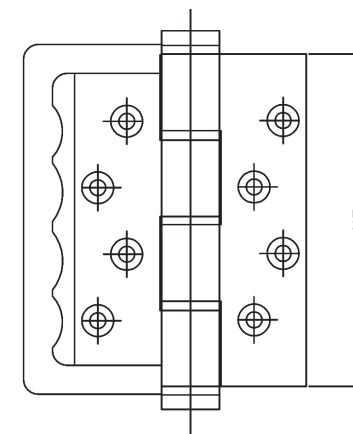

ALUMINIUM - BUTT INTERMEDIATE HINGE

SF102	SF202	SF302	SF1002
Black	Natural	Bronze	White

Elevation

ALUMINIUM - BUTT HINGE / HANDLE

SF103	SF203	SF303	SF1003
Black	Natural	Bronze	White

Elevation

- 115mm hinge for better fixing
- All components are stainless steel
- Improved design on top guide
- All products coated for hinge consistency

Elevation

- To suit 8mm rod
- Stainless steel components
- Improved design on with nylon top cap

Nu-Fold™ SLIDING / FOLDING DOOR HARDWARE

FLUSH BOLT GHI ESPAGIOLETTE

Flush Bolt

Natural

Black

White