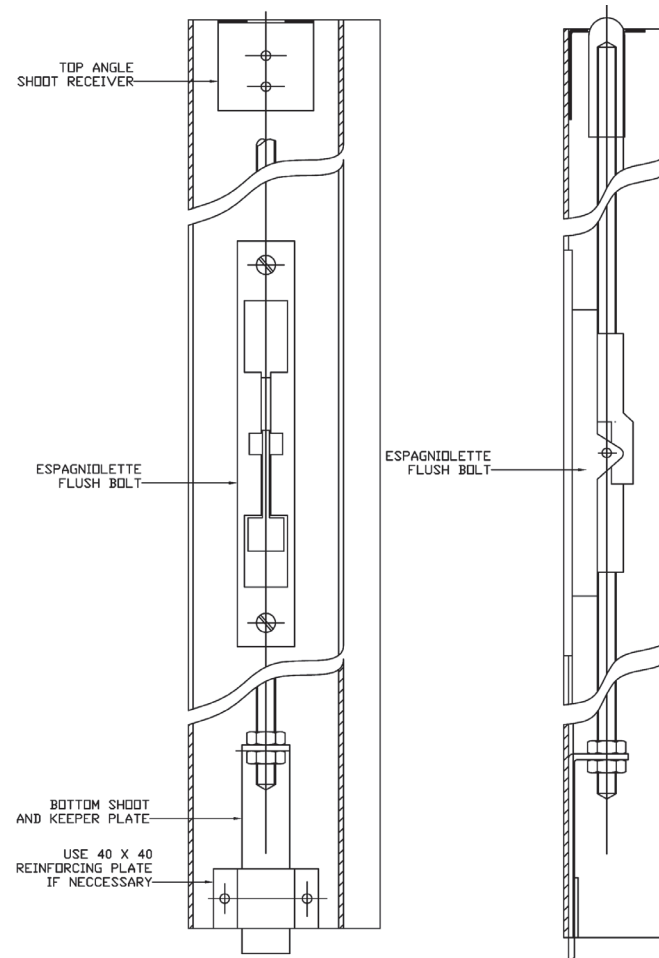

Elevation

- To suit 8mm rod
- Stainless steel components
- Improved design on with nylon top cap

Nu-Fold™ SLIDING / FOLDING DOOR HARDWARE

FLUSH BOLT GHI ESPAGIOLETTE

Flush Bolt

Natural

Black

White

Front View

Side Section