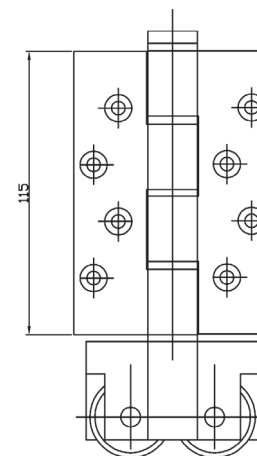

- 115mm hinge for better fixing
- All components are stainless steel
- Improved design on top guide
- All products coated for hinge consistency

Nu-Fold™ SLIDING / FOLDING DOOR HARDWARE

ALUMINIUM - BUTT BOTTOM ROLLER

SF100	SF200	SF300	SF1000
Black	Natural	Bronze	White

Elevation

ALUMINIUM - BUTT TOP GUIDE

SF101	SF201	SF301	SF1001
Black	Natural	Bronze	White