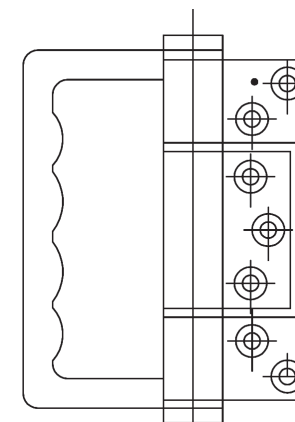

Elevation

Plan

Nu-Fold™ SLIDING / FOLDING DOOR HARDWARE

ALUMINIUM - SINKLESS INTERMEDIATE HINGE

SF112	SF212	SF312	SF1012
Black	Natural	Bronze	White

Elevation

ALUMINIUM - SINKLESS HINGE / HANDLE

SF113	SF213	AF313	SF1013
Black	Natural	Bronze	White

Elevation

- To suit 8mm rod
- Stainless steel components
- Improved design on with nylon top cap

Nu-Fold™ SLIDING / FOLDING DOOR HARDWARE

FLUSH BOLT GHI ESPAGIOLETTE

Flush Bolt

Natural

Black

White

Front View

Side Section