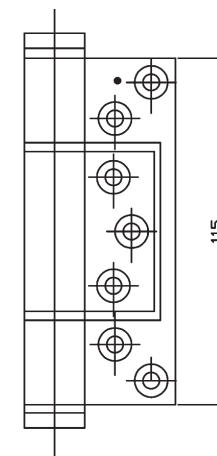

Elevation

Plan

Nu-Fold™ SLIDING / FOLDING DOOR HARDWARE

ALUMINIUM - SINKLESS INTERMEDIATE HINGE

SF112	SF212	SF312	SF1012
Black	Natural	Bronze	White

Elevation

ALUMINIUM - SINKLESS HINGE / HANDLE

SF113	SF213	AF313	SF1013
Black	Natural	Bronze	White

Elevation

- To suit 8mm rod
- Stainless steel components
- Improved design on with nylon top cap

Nu-Fold™ SLIDING / FOLDING DOOR HARDWARE

FLUSH BOLT GHI ESPAGIOLETTE

Flush Bolt

Natural

Black

White

Front View

Side Section