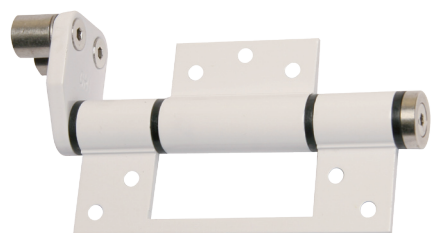

ALUMINIUM - BUTT INTERMEDIATE HINGE

SF102	SF202	SF302	SF1002
Black	Natural	Bronze	White

Elevation

ALUMINIUM - BUTT HINGE / HANDLE

SF103	SF203	SF303	SF1003
Black	Natural	Bronze	White

Elevation

- 115mm hinge for better fixing
- All components are stainless steel
- Improved design on top guide
- All products coated for hinge consistency

Nu-Fold™ SLIDING / FOLDING DOOR HARDWARE

ALUMINIUM - SINKLESS BOTTOM ROLLER

SF110	SF210	SF310	SF1010
Black	Natural	Bronze	White

Elevation

Plan

ALUMINIUM - SINKLESS TOP GUIDE

SF111	SF211	SF311	SF1011
Black	Natural	Bronze	White

Elevation

Plan

Nu-Fold™ SLIDING / FOLDING DOOR HARDWARE

ALUMINIUM - SINKLESS INTERMEDIATE HINGE

SF112	SF212	SF312	SF1012
Black	Natural	Bronze	White

Elevation

ALUMINIUM - SINKLESS HINGE / HANDLE

SF113	SF213	AF313	SF1013
Black	Natural	Bronze	White

Elevation

- To suit 8mm rod
- Stainless steel components
- Improved design on with nylon top cap

Nu-Fold™ SLIDING / FOLDING DOOR HARDWARE

FLUSH BOLT GHI ESPAGIOLETTE

Flush Bolt

Natural

Black

White