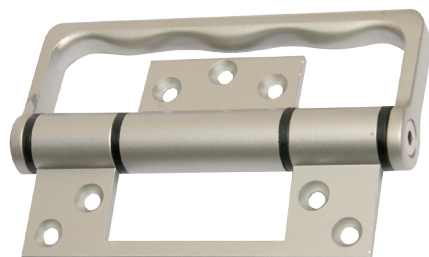

- 115mm hinge for better fixing
- All components are stainless steel
- Improved design on top guide
- All products coated for hinge consistency

Nu-Fold™ SLIDING / FOLDING DOOR HARDWARE

ALUMINIUM - BUTT BOTTOM ROLLER

ALUMINIUM - BUTT INTERMEDIATE HINGE

SF102	SF202	SF302	SF1002
Black	Natural	Bronze	White

Elevation

ALUMINIUM - BUTT HINGE / HANDLE

SF103	SF203	SF303	SF1003
Black	Natural	Bronze	White

Elevation

- 115mm hinge for better fixing
- All components are stainless steel
- Improved design on top guide
- All products coated for hinge consistency

Elevation

Plan

Nu-Fold™ SLIDING / FOLDING DOOR HARDWARE

ALUMINIUM - SINKLESS INTERMEDIATE HINGE

SF112	SF212	SF312	SF1012
Black	Natural	Bronze	White

Elevation

ALUMINIUM - SINKLESS HINGE / HANDLE

SF113	SF213	AF313	SF1013
Black	Natural	Bronze	White

Elevation

- To suit 8mm rod
- Stainless steel components
- Improved design on with nylon top cap

Nu-Fold™ SLIDING / FOLDING DOOR HARDWARE

FLUSH BOLT GHI ESPAGIOLETTE

Flush Bolt

Natural

Black

White