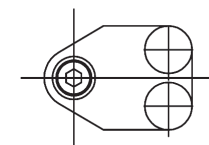

- 115mm hinge for better fixing
- All components are stainless steel
- Improved design on top guide
- All products coated for hinge consistency

Nu-Fold™ SLIDING / FOLDING DOOR HARDWARE

ALUMINIUM - SINKLESS BOTTOM ROLLER

SF110	SF210	SF310	SF1010
Black	Natural	Bronze	White

ALUMINIUM - SINKLESS TOP GUIDE

SF111	SF211	SF311	SF1011
Black	Natural	Bronze	White

Plan