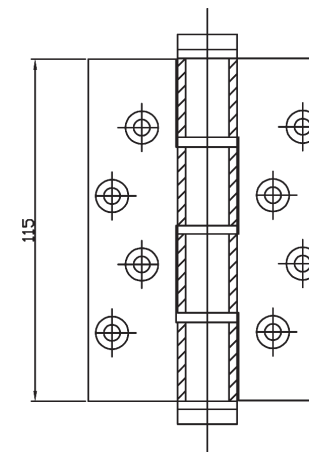

- 115mm hinge for better fixing
- All components are stainless steel
- Improved design on top guide
- All products coated for hinge consistency

Nu-Fold™ SLIDING / FOLDING DOOR HARDWARE

ALUMINIUM - BUTT BOTTOM ROLLER

ALUMINIUM - BUTT INTERMEDIATE HINGE

SF102	SF202	SF302	SF1002
Black	Natural	Bronze	White

Elevation

ALUMINIUM - BUTT HINGE / HANDLE

SF103	SF203	SF303	SF1003
Black	Natural	Bronze	White

Elevation

- 115mm hinge for better fixing
- All components are stainless steel
- Improved design on top guide
- All products coated for hinge consistency