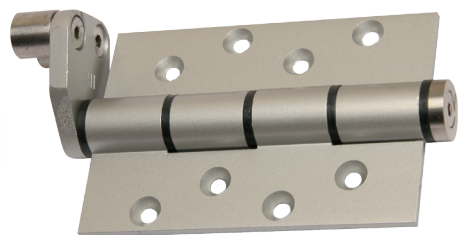

- 115mm hinge for better fixing
- All components are stainless steel
- Improved design on top guide
- All products coated for hinge consistency

Nu-Fold™ SLIDING / FOLDING DOOR HARDWARE

ALUMINIUM - BUTT BOTTOM ROLLER

SF100	SF200	SF300	SF1000
Black	Natural	Bronze	White

Elevation

Plan

ALUMINIUM - BUTT TOP GUIDE

SF101	SF201	SF301	SF1001
Black	Natural	Bronze	White

Elevation

Plan

Nu-Fold™ SLIDING / FOLDING DOOR HARDWARE

ALUMINIUM - BUTT INTERMEDIATE HINGE

SF102	SF202	SF302	SF1002
Black	Natural	Bronze	White

Elevation

ALUMINIUM - BUTT HINGE / HANDLE

SF103	SF203	SF303	SF1003
Black	Natural	Bronze	White

Elevation

- 115mm hinge for better fixing
- All components are stainless steel
- Improved design on top guide
- All products coated for hinge consistency

Elevation

- To suit 8mm rod
- Stainless steel components
- Improved design on with nylon top cap

Nu-Fold™ SLIDING / FOLDING DOOR HARDWARE

FLUSH BOLT GHI ESPAGIOLETTE

Flush Bolt

Natural

Black

White