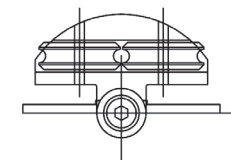

- 115mm hinge for better fixing
- All components are stainless steel
- Improved design on top guide
- All products coated for hinge consistency

Nu-Fold™ SLIDING / FOLDING DOOR HARDWARE

ALUMINIUM - BUTT BOTTOM ROLLER

SF100	SF200	SF300	SF1000
Black	Natural	Bronze	White

Plan

ALUMINIUM - BUTT TOP GUIDE

SF101	SF201	SF301	SF1001
Black	Natural	Bronze	White