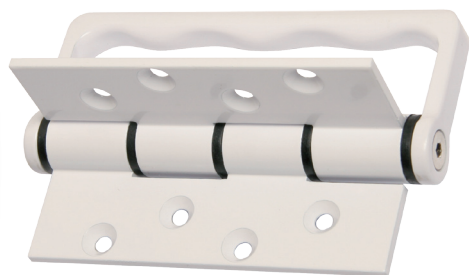

- 115mm hinge for better fixing
- All components are stainless steel
- Improved design on top guide
- All products coated for hinge consistency

Nu-Fold™ SLIDING / FOLDING DOOR HARDWARE

ALUMINIUM - BUTT BOTTOM ROLLER

ALUMINIUM - BUTT INTERMEDIATE HINGE

SF102	SF202	SF302	SF1002
Black	Natural	Bronze	White

Elevation

ALUMINIUM - BUTT HINGE / HANDLE

SF103	SF203	SF303	SF1003
Black	Natural	Bronze	White

Elevation

- 115mm hinge for better fixing
- All components are stainless steel
- Improved design on top guide
- All products coated for hinge consistency

Nu-Fold™ SLIDING / FOLDING DOOR HARDWARE

ALUMINIUM - SINKLESS BOTTOM ROLLER

SF110	SF210	SF310	SF1010
Black	Natural	Bronze	White

Elevation

Plan

ALUMINIUM - SINKLESS TOP GUIDE

SF111	SF211	SF311	SF1011
Black	Natural	Bronze	White

Elevation

- To suit 8mm rod
- Stainless steel components
- Improved design on with nylon top cap

Nu-Fold™ SLIDING / FOLDING DOOR HARDWARE

FLUSH BOLT GHI ESPAGIOLETTE

Flush Bolt

Natural

Black

White