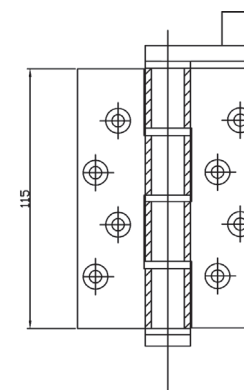

SF101	SF201	SF301	SF1001
Black	Natural	Bronze	White

Elevation