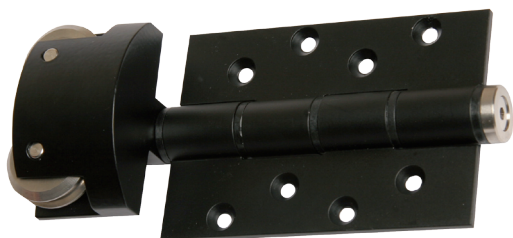

- 115mm hinge for better fixing
- All components are stainless steel
- Improved design on top guide
- All products coated for hinge consistency

Nu-Fold™ SLIDING / FOLDING DOOR HARDWARE

ALUMINIUM - BUTT BOTTOM ROLLER

SF100	SF200	SF300	SF1000
Black	Natural	Bronze	White

Elevation

Plan

ALUMINIUM - BUTT TOP GUIDE

SF101	SF201	SF301	SF1001
Black	Natural	Bronze	White

Elevation

Plan

Nu-Fold™ SLIDING / FOLDING DOOR HARDWARE

ALUMINIUM - BUTT INTERMEDIATE HINGE

SF102	SF202	SF302	SF1002
Black	Natural	Bronze	White

Elevation

ALUMINIUM - BUTT HINGE / HANDLE

SF103	SF203	SF303	SF1003
Black	Natural	Bronze	White

Elevation

- 115mm hinge for better fixing
- All components are stainless steel
- Improved design on top guide
- All products coated for hinge consistency

Elevation

- To suit 8mm rod
- Stainless steel components
- Improved design on with nylon top cap

Nu-Fold™ SLIDING / FOLDING DOOR HARDWARE

FLUSH BOLT GHI ESPAGIOLETTE

Flush Bolt

Natural

Black

White