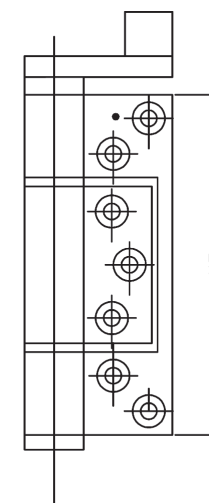

ALUMINIUM - BUTT INTERMEDIATE HINGE

SF102	SF202	SF302	SF1002
Black	Natural	Bronze	White

Elevation

ALUMINIUM - BUTT HINGE / HANDLE

SF103	SF203	SF303	SF1003
Black	Natural	Bronze	White

Elevation

- 115mm hinge for better fixing
- All components are stainless steel
- Improved design on top guide
- All products coated for hinge consistency

Nu-Fold™ SLIDING / FOLDING DOOR HARDWARE

ALUMINIUM - SINKLESS BOTTOM ROLLER

SF110	SF210	SF310	SF1010
Black	Natural	Bronze	White

Elevation

Plan

ALUMINIUM - SINKLESS TOP GUIDE

SF111	SF211	SF311	SF1011
Black	Natural	Bronze	White

Elevation

- To suit 8mm rod
- Stainless steel components
- Improved design on with nylon top cap

Nu-Fold™ SLIDING / FOLDING DOOR HARDWARE

FLUSH BOLT GHI ESPAGIOLETTE

Flush Bolt

Natural

Black

White

Front View

Side Section