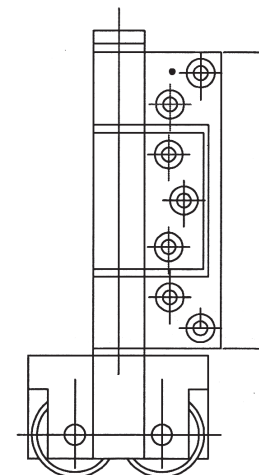

SF110	SF210	SF310	SF1010
Black	Natural	Bronze	White

Elevation