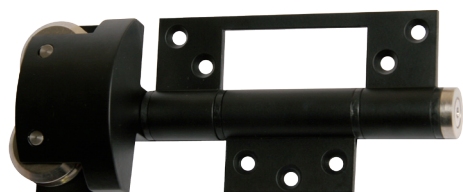

- 115mm hinge for better fixing
- All components are stainless steel
- Improved design on top guide
- All products coated for hinge consistency

Nu-Fold™ SLIDING / FOLDING DOOR HARDWARE

ALUMINIUM - BUTT BOTTOM ROLLER

ALUMINIUM - BUTT INTERMEDIATE HINGE

SF102	SF202	SF302	SF1002
Black	Natural	Bronze	White

Elevation

ALUMINIUM - BUTT HINGE / HANDLE

SF103	SF203	SF303	SF1003
Black	Natural	Bronze	White

Elevation

- 115mm hinge for better fixing
- All components are stainless steel
- Improved design on top guide
- All products coated for hinge consistency

Nu-Fold™ SLIDING / FOLDING DOOR HARDWARE

ALUMINIUM - SINKLESS BOTTOM ROLLER

SF110	SF210	SF310	SF1010
Black	Natural	Bronze	White

Elevation

Plan

ALUMINIUM - SINKLESS TOP GUIDE

SF111	SF211	SF311	SF1011
Black	Natural	Bronze	White

Elevation

- To suit 8mm rod
- Stainless steel components
- Improved design on with nylon top cap

Nu-Fold™ SLIDING / FOLDING DOOR HARDWARE

FLUSH BOLT GHI ESPAGIOLETTE

Flush Bolt

Natural

Black

White