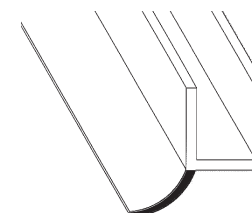

SHB906-CP-G

Bright Chrome Plated

To suit 19mm Ø round bar

FRAMELESS SHOWER HARDWARE

SHELF CLAMPS WALL TO GLASS

DL78-5-G
Bright Chrome Plated
8 - 10mm glass

SHELF CLAMPS GLASS TO GLASS

DL78-6-G
Bright Chrome Plated
8 - 10mm glass

FRAMELESS SHOWER HARDWARE

GASKETS

SG801

- For 8 & 10mm glass 180° weatherseal
- Used between door side panels
 - Seal acts also as door stop for door
 - Door can only open out

SG805

- For 8 & 10mm glass 90°
- Wall seal
 - Transparent with soft lip

SG806

- For 8 & 10mm glass 90°
- Centre seal
 - Transparent with soft lip
 - For sealing double action door and wall

SG807

- For 8 & 10mm glass
- Soft nose seal

FRAMELESS SHOWER HARDWARE

GASKETS

SG808

- For 8 & 10mm glass 90° weatherseal
- Used on hinge side of door with 90° glass to glass hinge
 - Door can only open out