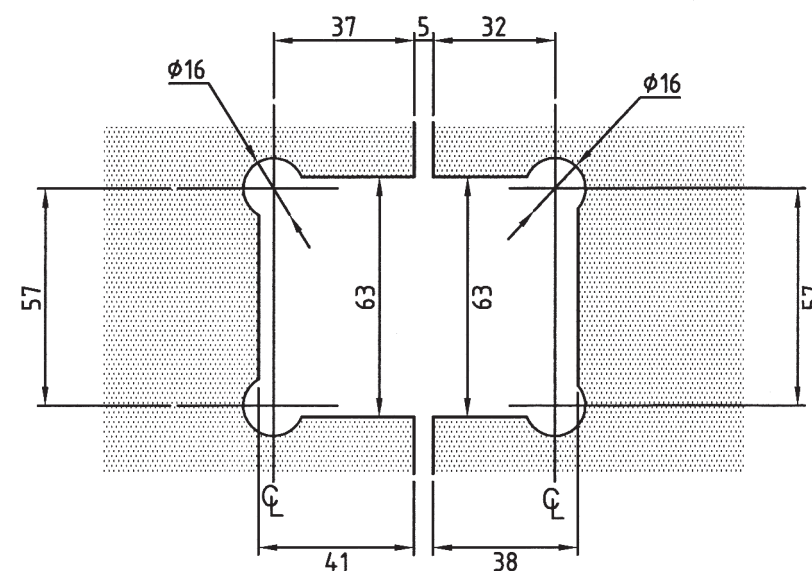

FRAMELESS SHOWER HARDWARE

SHOWER HINGES WALL MOUNT HINGE (HALF BACK)

SH001-ACP-G

Bright Chrome Plated

Self-centering chamfered wall to glass shower screen hinge

- 18Kgs per hinge
- Maximum 3 hinges per glass
- Suitable for 8 & 10mm glass

FRAMELESS SHOWER HARDWARE

SHOWER HINGES 135° GLASS TO GLASS HINGE

SH002-CP-G

Bright Chrome Plated

Self-centering 135° chamfered shower screen hinge

- 18Kgs per hinge
- Maximum 3 hinges per glass
- Suitable for 8 & 10mm glass
- Also available in adjustable hinge

FRAMELESS SHOWER HARDWARE

SHOWER HINGES 180° GLASS TO GLASS HINGE

SH003-CP-G

Bright Chrome Plated

Self-centering 180° chamfered glass to glass shower hinge

- 18Kgs per hinge
- Maximum 3 hinges per glass
- Suitable for 8 & 10mm glass
- Also available in adjustable hinge