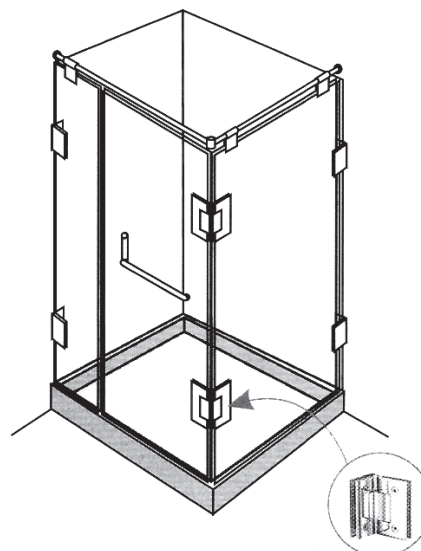

FRAMELESS SHOWER HARDWARE

SHOWER HINGES 180° GLASS TO GLASS HINGE

SH003-CP-G

Bright Chrome Plated

Self-centering 180° chamfered glass to glass shower hinge

- 18Kgs per hinge
- Maximum 3 hinges per glass
- Suitable for 8 & 10mm glass
- Also available in adjustable hinge

FRAMELESS SHOWER HARDWARE

SHOWER HINGES 90° GLASS TO GLASS HINGE

SH004-CP-G

Bright Chrome Plated

Self-centering 90° chamfered glass to glass shower screen hinge

- 18Kgs per hinge
- Maximum 3 hinges per glass
- Suitable for 8 & 10mm glass

FRAMELESS SHOWER HARDWARE

GLASS CONNECTORS 90° GLASS TO GLASS

SGC-761-CP-G

Bright Chrome Plated

Shower screen fixing bracket for 90° glass to glass applications
 • Suitable for 8 & 10mm glass

GLASS CONNECTORS 135° GLASS TO GLASS