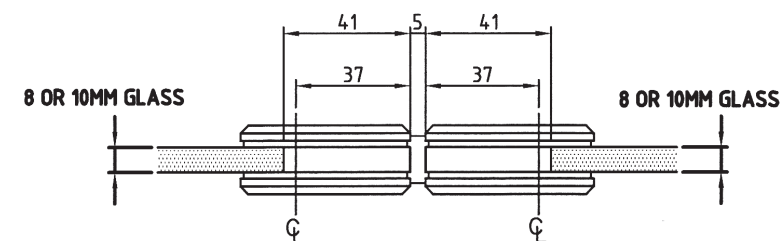

FRAMELESS SHOWER HARDWARE

SHOWER HINGES 135° GLASS TO GLASS HINGE

SH002-CP-G

Bright Chrome Plated

Self-centering 135° chamfered shower screen hinge

- 18Kgs per hinge
- Maximum 3 hinges per glass
- Suitable for 8 & 10mm glass
- Also available in adjustable hinge

FRAMELESS SHOWER HARDWARE

SHOWER HINGES 180° GLASS TO GLASS HINGE

SH003-CP-G

Bright Chrome Plated

Self-centering 180° chamfered glass to glass shower hinge

- 18Kgs per hinge
- Maximum 3 hinges per glass
- Suitable for 8 & 10mm glass
- Also available in adjustable hinge

FRAMELESS SHOWER HARDWARE

SHOWER HINGES 90° GLASS TO GLASS HINGE

SH004-CP-G

Bright Chrome Plated

Self-centering 90° chamfered glass to glass shower screen hinge

- 18Kgs per hinge
- Maximum 3 hinges per glass
- Suitable for 8 & 10mm glass