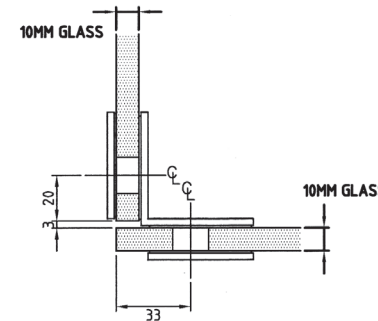

FRAMELESS SHOWER HARDWARE

SHOWER HINGES 180° GLASS TO GLASS HINGE

SH003-CP-G

Bright Chrome Plated

Self-centering 180° chamfered glass to glass shower hinge

- 18Kgs per hinge
- Maximum 3 hinges per glass
- Suitable for 8 & 10mm glass
- Also available in adjustable hinge

FRAMELESS SHOWER HARDWARE

SHOWER HINGES 90° GLASS TO GLASS HINGE

SH004-CP-G

Bright Chrome Plated

Self-centering 90° chamfered glass to glass shower screen hinge

- 18Kgs per hinge
- Maximum 3 hinges per glass
- Suitable for 8 & 10mm glass

FRAMELESS SHOWER HARDWARE

GLASS CONNECTORS 90° GLASS TO GLASS

SGC-761-CP-G

Bright Chrome Plated

Shower screen fixing bracket for 90° glass to glass applications
 • Suitable for 8 & 10mm glass

GLASS CONNECTORS 135° GLASS TO GLASS

SGC-762-CP-G

Bright Chrome Plated

Shower screen fixing bracket for 135° glass to glass applications
 • Suitable for 8 & 10mm glass

FRAMELESS SHOWER HARDWARE

GLASS CONNECTORS 180° GLASS TO GLASS

SGC-763-CP-G
Bright Chrome Plated