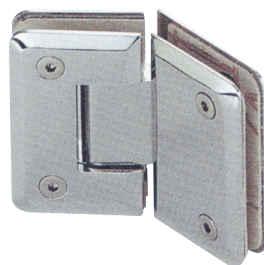

FRAMELESS SHOWER HARDWARE

SHOWER HINGES WALL MOUNT HINGE

SH001-CP-G

Bright Chrome Plated

Self-centering chamfered wall to glass shower screen hinge

- 18Kgs per hinge
- Maximum 3 hinges per glass
- Suitable for 8 & 10mm glass

FRAMELESS SHOWER HARDWARE

SHOWER HINGES WALL MOUNT HINGE (HALF BACK)

SH001-ACP-G

Bright Chrome Plated

Self-centering chamfered wall to glass shower screen hinge

- 18Kgs per hinge
- Maximum 3 hinges per glass
- Suitable for 8 & 10mm glass

FRAMELESS SHOWER HARDWARE

SHOWER HINGES 135° GLASS TO GLASS HINGE

SH002-CP-G

Bright Chrome Plated

Self-centering 135° chamfered shower screen hinge

- 18Kgs per hinge
- Maximum 3 hinges per glass
- Suitable for 8 & 10mm glass
- Also available in adjustable hinge

FRAMELESS SHOWER HARDWARE

SHOWER HINGES 180° GLASS TO GLASS HINGE

SH003-CP-G

Bright Chrome Plated

Self-centering 180° chamfered glass to glass shower hinge

- 18Kgs per hinge
- Maximum 3 hinges per glass
- Suitable for 8 & 10mm glass
- Also available in adjustable hinge