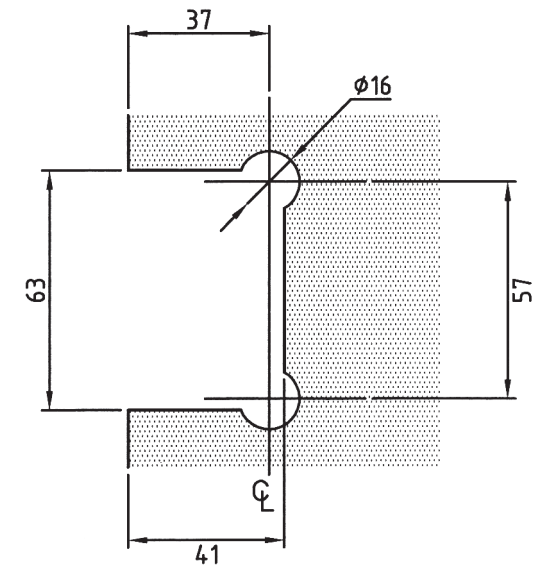

FRAMELESS SHOWER HARDWARE

SHOWER HINGES WALL MOUNT HINGE

SH001-CP-G

Bright Chrome Plated

Self-centering chamfered wall to glass shower screen hinge

- 18Kgs per hinge
- Maximum 3 hinges per glass
- Suitable for 8 & 10mm glass

FRAMELESS SHOWER HARDWARE

SHOWER HINGES WALL MOUNT HINGE (HALF BACK)

SH001-ACP-G

Bright Chrome Plated

Self-centering chamfered wall to glass shower screen hinge

- 18Kgs per hinge
- Maximum 3 hinges per glass
- Suitable for 8 & 10mm glass

FRAMELESS SHOWER HARDWARE

SHOWER HINGES 135° GLASS TO GLASS HINGE

SH002-CP-G

Bright Chrome Plated

Self-centering 135° chamfered shower screen hinge

- 18Kgs per hinge
- Maximum 3 hinges per glass
- Suitable for 8 & 10mm glass
- Also available in adjustable hinge

FRAMELESS SHOWER HARDWARE

SHOWER HINGES 180° GLASS TO GLASS HINGE

SH003-CP-G

Bright Chrome Plated

Self-centering 180° chamfered glass to glass shower hinge

- 18Kgs per hinge
- Maximum 3 hinges per glass
- Suitable for 8 & 10mm glass
- Also available in adjustable hinge