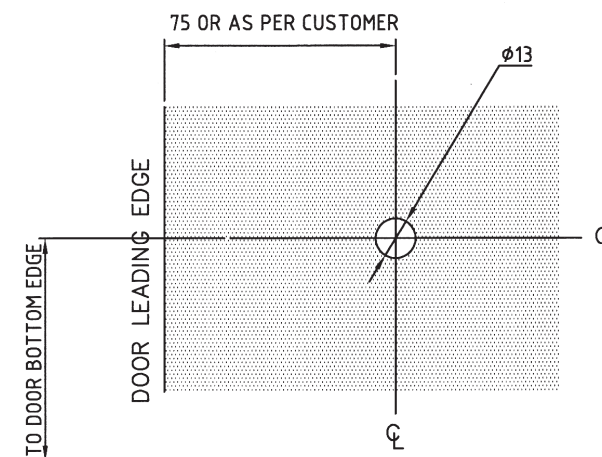

FRAMELESS SHOWER HARDWARE

SHOWER HANDLES DOOR KNOB

SDK001-CP-G

Chrome Plated

For applications from 8mm to 10mm glass shower assemblies

FRAMELESS SHOWER HARDWARE

HEADER BAR
90° WALL MOUNT HEADER
BAR CONNECTOR