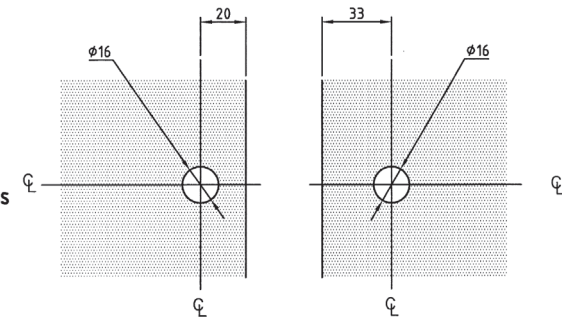

FRAMELESS SHOWER HARDWARE

SHOWER HINGES 180° GLASS TO GLASS HINGE

SH003-CP-G

Bright Chrome Plated

Self-centering 180° chamfered glass to glass shower hinge

- 18Kgs per hinge
- Maximum 3 hinges per glass
- Suitable for 8 & 10mm glass
- Also available in adjustable hinge

FRAMELESS SHOWER HARDWARE

SHOWER HINGES 90° GLASS TO GLASS HINGE

SH004-CP-G

Bright Chrome Plated

Self-centering 90° chamfered glass to glass shower screen hinge

- 18Kgs per hinge
- Maximum 3 hinges per glass
- Suitable for 8 & 10mm glass

FRAMELESS SHOWER HARDWARE

GLASS CONNECTORS 90° GLASS TO GLASS

SGC-761-CP-G

Bright Chrome Plated

Shower screen fixing bracket for 90° glass to glass applications
 • Suitable for 8 & 10mm glass

GLASS CONNECTORS 135° GLASS TO GLASS