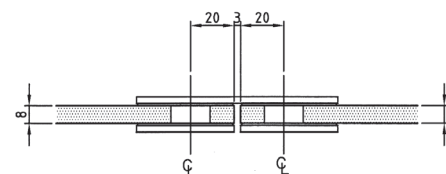

SGC-763-CP-G
Bright Chrome Plated

Shower screen fixing bracket for 180° glass to glass applications
• Suitable for 8 & 10mm glass