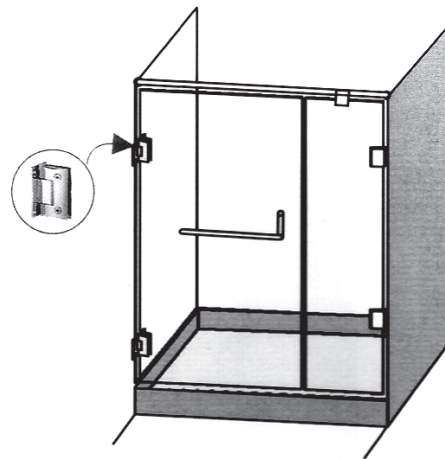

FRAMELESS SHOWER HARDWARE

SHOWER HINGES WALL MOUNT HINGE

SH001-CP-G

Bright Chrome Plated

Self-centering chamfered wall to glass shower screen hinge

- 18Kgs per hinge
- Maximum 3 hinges per glass
- Suitable for 8 & 10mm glass

FRAMELESS SHOWER HARDWARE

SHOWER HINGES WALL MOUNT HINGE (HALF BACK)

SH001-ACP-G

Bright Chrome Plated

Self-centering chamfered wall to glass shower screen hinge

- 18Kgs per hinge
- Maximum 3 hinges per glass
- Suitable for 8 & 10mm glass

FRAMELESS SHOWER HARDWARE

SHOWER HINGES 135° GLASS TO GLASS HINGE

SH002-CP-G

Bright Chrome Plated

Self-centering 135° chamfered shower screen hinge

- 18Kgs per hinge
- Maximum 3 hinges per glass
- Suitable for 8 & 10mm glass
- Also available in adjustable hinge

FRAMELESS SHOWER HARDWARE

SHOWER HINGES 180° GLASS TO GLASS HINGE

SH003-CP-G

Bright Chrome Plated

Self-centering 180° chamfered glass to glass shower hinge

- 18Kgs per hinge
- Maximum 3 hinges per glass
- Suitable for 8 & 10mm glass
- Also available in adjustable hinge