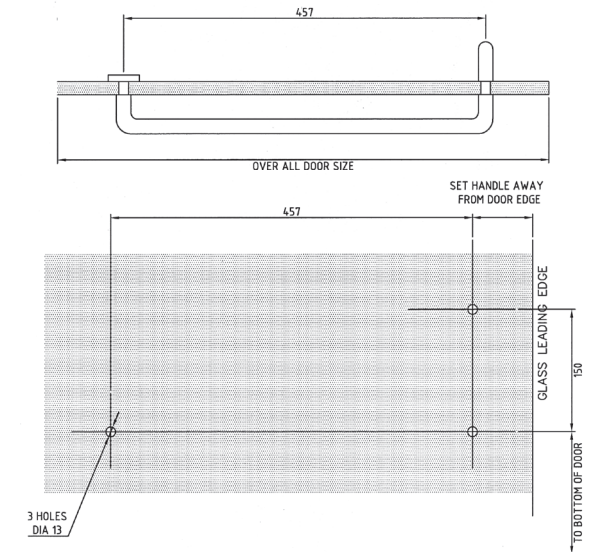

Shower screen fixing bracket for 180° glass to glass applications
• Suitable for 8 & 10mm glass

GLASS CONNECTORS GLASS TO FLOOR/WALL

SGC-764-CP-G
Bright Chrome Plated

Shower screen fixing bracket for 90° floor to glass or wall to glass applications
• Suitable for 8 & 10mm glass

GLASS CONNECTORS GLASS TO FLOOR

SGC-765-CP-G
Bright Chrome Plated

Shower screen fixing bracket for floor to glass applications
• Suitable for 8 & 10mm glass
• Single hole fixing

FRAMELESS SHOWER HARDWARE

SHOWER HANDLES PULL HANDLE & TOWEL BAR SET

STR624-CP-G

Chrome Plated

For applications from 8mm to 10mm glass shower assemblies

SHOWER HANDLES KNOB HANDLE & TOWEL BAR SET

STR625-CP-G

Chrome Plated

For applications from 8mm to 10mm glass shower assemblies