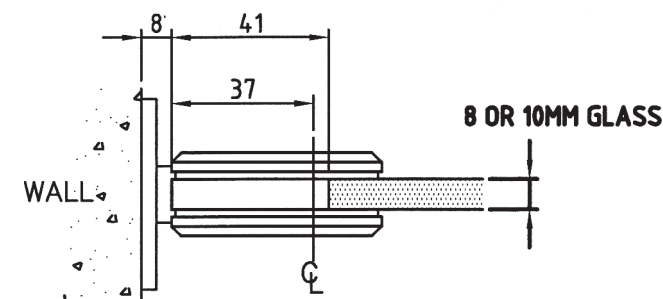

FRAMELESS SHOWER HARDWARE

SHOWER HINGES WALL MOUNT HINGE

SH001-CP-G

Bright Chrome Plated

Self-centering chamfered wall to glass shower screen hinge

- 18Kgs per hinge
- Maximum 3 hinges per glass
- Suitable for 8 & 10mm glass

FRAMELESS SHOWER HARDWARE

SHOWER HINGES WALL MOUNT HINGE (HALF BACK)

SH001-ACP-G

Bright Chrome Plated

Self-centering chamfered wall to glass shower screen hinge

- 18Kgs per hinge
- Maximum 3 hinges per glass
- Suitable for 8 & 10mm glass

FRAMELESS SHOWER HARDWARE

SHOWER HINGES 180° GLASS TO GLASS HINGE

SH003-CP-G

Bright Chrome Plated

Self-centering 180° chamfered glass to glass shower hinge

- 18Kgs per hinge
- Maximum 3 hinges per glass
- Suitable for 8 & 10mm glass
- Also available in adjustable hinge