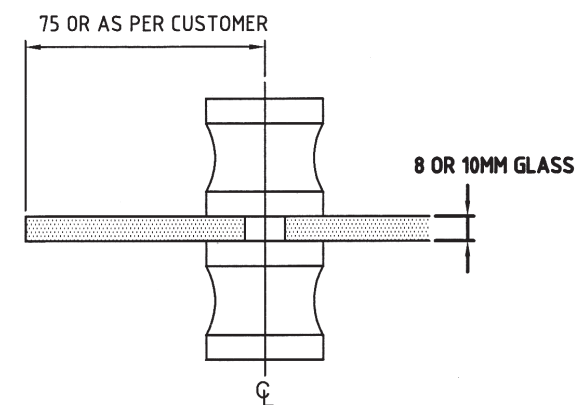

SHOWER HANDLES PULL HANDLE & TOWEL BAR SET

STR624-CP-G

Chrome Plated

For applications from 8mm to 10mm glass shower assemblies

SHOWER HANDLES KNOB HANDLE & TOWEL BAR SET

STR625-CP-G

Chrome Plated

For applications from 8mm to 10mm glass shower assemblies

FRAMELESS SHOWER HARDWARE

SHOWER HANDLES DOOR KNOB

SDK001-CP-G

Chrome Plated

For applications from 8mm to 10mm glass shower assemblies

FRAMELESS SHOWER HARDWARE

HEADER BAR
90° WALL MOUNT HEADER
BAR CONNECTOR