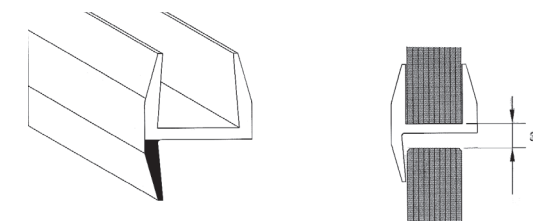

SG809

- For 8 & 10mm glass 135° weatherseal
- Used on hinge side of door with 135° glass to glass hinge
 - Door can only open out

SG8010

- For 8 & 10mm glass 90° weatherseal
- Used underneath door to seal against floor
 - Extruded with water run off plate
 - Door can open in or out

SG8011

- For 8 & 10mm glass 180° weatherseal
- Used between door side panels
 - Seal acts also as door stop
 - Door can only open out

FRAMELESS SHOWER HARDWARE

MAGNETIC PROFILES

SG020-G

8mm glass