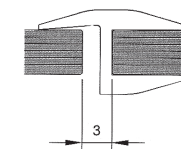

SHB906-CP-G

Bright Chrome Plated

To suit 19mm Ø round bar

FRAMELESS SHOWER HARDWARE

SHELF CLAMPS WALL TO GLASS

DL78-5-G
Bright Chrome Plated
8 - 10mm glass

SHELF CLAMPS GLASS TO GLASS

DL78-6-G
Bright Chrome Plated
8 - 10mm glass

FRAMELESS SHOWER HARDWARE

GASKETS

SG801

- For 8 & 10mm glass 180° weatherseal
- Used between door side panels
 - Seal acts also as door stop for door
 - Door can only open out

SG805

- For 8 & 10mm glass 90°
- Wall seal
 - Transparent with soft lip