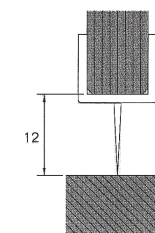

SHB906-CP-G

Bright Chrome Plated

To suit 19mm Ø round bar

FRAMELESS SHOWER HARDWARE

SHELF CLAMPS WALL TO GLASS

DL78-5-G
Bright Chrome Plated
8 - 10mm glass

SHELF CLAMPS GLASS TO GLASS

DL78-6-G
Bright Chrome Plated
8 - 10mm glass

FRAMELESS SHOWER HARDWARE

GASKETS

SG801

- For 8 & 10mm glass 180° weatherseal
- Used between door side panels
 - Seal acts also as door stop for door
 - Door can only open out

SG805

- For 8 & 10mm glass 90°
- Wall seal
 - Transparent with soft lip

SG806

- For 8 & 10mm glass 90°
- Centre seal
 - Transparent with soft lip
 - For sealing double action door and wall

SG807

- For 8 & 10mm glass
- Soft nose seal

FRAMELESS SHOWER HARDWARE

GASKETS

SG808

- For 8 & 10mm glass 90° weatherseal
- Used on hinge side of door with 90° glass to glass hinge
 - Door can only open out