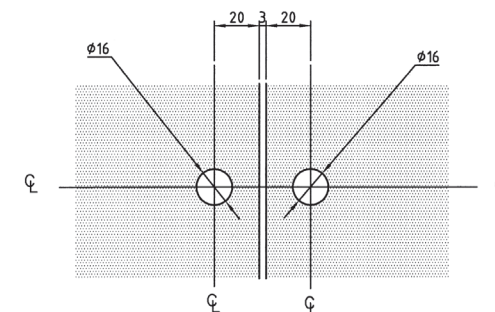

FRAMELESS SHOWER HARDWARE

GLASS CONNECTORS 180° GLASS TO GLASS

SGC-763-CP-G
Bright Chrome Plated

Shower screen fixing bracket for 180° glass to glass applications
• Suitable for 8 & 10mm glass