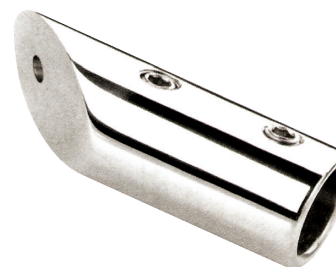

SHOWER HANDLES PULL HANDLE & TOWEL BAR SET

STR624-CP-G

Chrome Plated

For applications from 8mm to 10mm glass shower assemblies

SHOWER HANDLES KNOB HANDLE & TOWEL BAR SET

STR625-CP-G

Chrome Plated

For applications from 8mm to 10mm glass shower assemblies

FRAMELESS SHOWER HARDWARE

SHOWER HANDLES DOOR KNOB

SDK001-CP-G

Chrome Plated

For applications from 8mm to 10mm glass shower assemblies

FRAMELESS SHOWER HARDWARE

HEADER BAR
90° WALL MOUNT HEADER
BAR CONNECTOR

SHB904-CP-G

Bright Chrome Plated

To suit 19mm Ø round bar

HEADER BAR
GLASS TO GLASS HEADER
BAR CONNECTOR

SHB905-CP-G

Bright Chrome Plated

To suit 19mm Ø round bar

HEADER BAR
45° WALL MOUNT HEADER
BAR CONNECTOR

SHB906-CP-G

Bright Chrome Plated

To suit 19mm Ø round bar

FRAMELESS SHOWER HARDWARE

SHELF CLAMPS WALL TO GLASS

DL78-5-G
Bright Chrome Plated
8 - 10mm glass

SHELF CLAMPS GLASS TO GLASS

DL78-6-G
Bright Chrome Plated
8 - 10mm glass