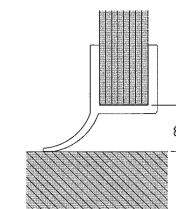

SHB906-CP-G

Bright Chrome Plated

To suit 19mm Ø round bar

FRAMELESS SHOWER HARDWARE

SHELF CLAMPS WALL TO GLASS

DL78-5-G
Bright Chrome Plated
8 - 10mm glass

SHELF CLAMPS GLASS TO GLASS

DL78-6-G
Bright Chrome Plated
8 - 10mm glass

FRAMELESS SHOWER HARDWARE

GASKETS

SG801

- For 8 & 10mm glass 180° weatherseal
- Used between door side panels
 - Seal acts also as door stop for door
 - Door can only open out

SG805

- For 8 & 10mm glass 90°
- Wall seal
 - Transparent with soft lip

SG806

- For 8 & 10mm glass 90°
- Centre seal
 - Transparent with soft lip
 - For sealing double action door and wall

SG807

- For 8 & 10mm glass
- Soft nose seal

FRAMELESS SHOWER HARDWARE

GASKETS

SG808

- For 8 & 10mm glass 90° weatherseal
- Used on hinge side of door with 90° glass to glass hinge
 - Door can only open out