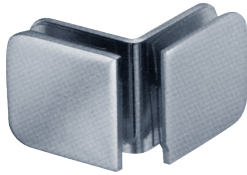

FRAMELESS SHOWER HARDWARE

SHOWER HINGES 180° GLASS TO GLASS HINGE

SH003-CP-G

Bright Chrome Plated

Self-centering 180° chamfered glass to glass shower hinge

- 18Kgs per hinge
- Maximum 3 hinges per glass
- Suitable for 8 & 10mm glass
- Also available in adjustable hinge

FRAMELESS SHOWER HARDWARE

SHOWER HINGES 90° GLASS TO GLASS HINGE

SH004-CP-G

Bright Chrome Plated

Self-centering 90° chamfered glass to glass shower screen hinge

- 18Kgs per hinge
- Maximum 3 hinges per glass
- Suitable for 8 & 10mm glass

FRAMELESS SHOWER HARDWARE

GLASS CONNECTORS 90° GLASS TO GLASS

SGC-761-CP-G

Bright Chrome Plated

Shower screen fixing bracket for 90° glass to glass applications
 • Suitable for 8 & 10mm glass

GLASS CONNECTORS 135° GLASS TO GLASS

SGC-762-CP-G

Bright Chrome Plated

Shower screen fixing bracket for 135° glass to glass applications
 • Suitable for 8 & 10mm glass

FRAMELESS SHOWER HARDWARE

GLASS CONNECTORS 180° GLASS TO GLASS

SGC-763-CP-G
Bright Chrome Plated