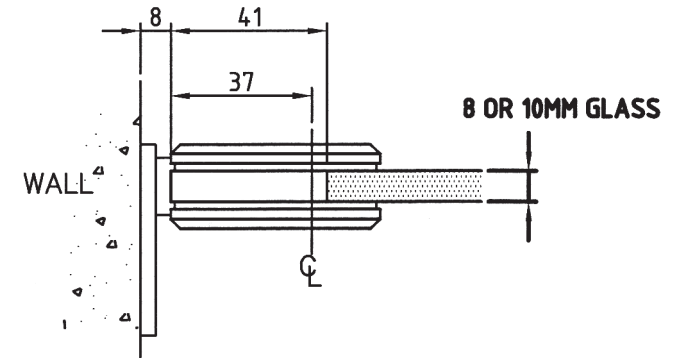

FRAMELESS SHOWER HARDWARE

SHOWER HINGES WALL MOUNT HINGE

SH001-CP-G

Bright Chrome Plated

Self-centering chamfered wall to glass shower screen hinge

- 18Kgs per hinge
- Maximum 3 hinges per glass
- Suitable for 8 & 10mm glass

FRAMELESS SHOWER HARDWARE

SHOWER HINGES WALL MOUNT HINGE (HALF BACK)

SH001-ACP-G

Bright Chrome Plated

Self-centering chamfered wall to glass shower screen hinge

- 18Kgs per hinge
- Maximum 3 hinges per glass
- Suitable for 8 & 10mm glass

FRAMELESS SHOWER HARDWARE

SHOWER HINGES 135° GLASS TO GLASS HINGE

SH002-CP-G

Bright Chrome Plated

Self-centering 135° chamfered shower screen hinge

- 18Kgs per hinge
- Maximum 3 hinges per glass
- Suitable for 8 & 10mm glass
- Also available in adjustable hinge

FRAMELESS SHOWER HARDWARE

SHOWER HINGES 180° GLASS TO GLASS HINGE

SH003-CP-G

Bright Chrome Plated

Self-centering 180° chamfered glass to glass shower hinge

- 18Kgs per hinge
- Maximum 3 hinges per glass
- Suitable for 8 & 10mm glass
- Also available in adjustable hinge