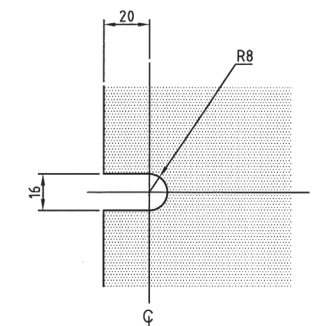

GLASS CONNECTORS GLASS TO FLOOR

SGC-765-CP-G
Bright Chrome Plated

Shower screen fixing bracket for floor to glass applications
• Suitable for 8 & 10mm glass
• Single hole fixing