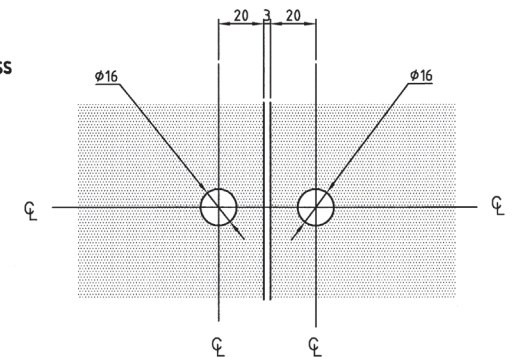

GLASS CONNECTORS 135° GLASS TO GLASS

SGC-762-CP-G

Bright Chrome Plated

Shower screen fixing bracket for 135° glass to glass applications
• Suitable for 8 & 10mm glass