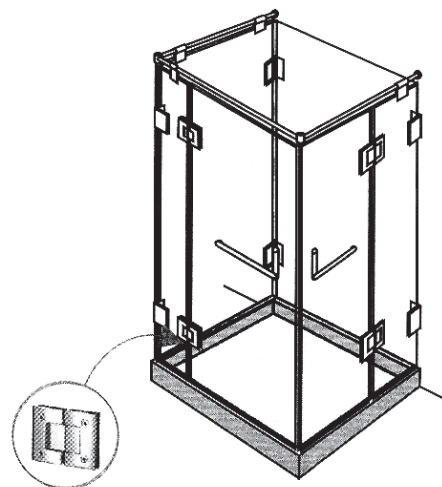

FRAMELESS SHOWER HARDWARE

SHOWER HINGES 180° GLASS TO GLASS HINGE

SH003-CP-G

Bright Chrome Plated

Self-centering 180° chamfered glass to glass shower hinge

- 18Kgs per hinge
- Maximum 3 hinges per glass
- Suitable for 8 & 10mm glass
- Also available in adjustable hinge