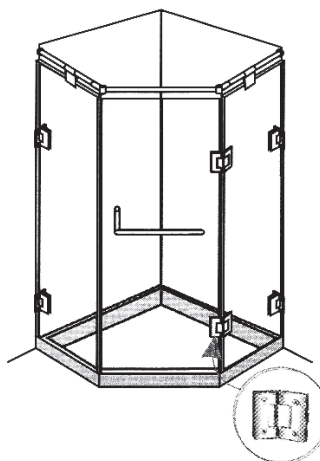

FRAMELESS SHOWER HARDWARE

SHOWER HINGES WALL MOUNT HINGE

SH001-CP-G

Bright Chrome Plated

Self-centering chamfered wall to glass shower screen hinge

- 18Kgs per hinge
- Maximum 3 hinges per glass
- Suitable for 8 & 10mm glass

FRAMELESS SHOWER HARDWARE

SHOWER HINGES WALL MOUNT HINGE (HALF BACK)

SH001-ACP-G

Bright Chrome Plated

Self-centering chamfered wall to glass shower screen hinge

- 18Kgs per hinge
- Maximum 3 hinges per glass
- Suitable for 8 & 10mm glass

FRAMELESS SHOWER HARDWARE

SHOWER HINGES 135° GLASS TO GLASS HINGE

SH002-CP-G

Bright Chrome Plated

Self-centering 135° chamfered shower screen hinge

- 18Kgs per hinge
- Maximum 3 hinges per glass
- Suitable for 8 & 10mm glass
- Also available in adjustable hinge

FRAMELESS SHOWER HARDWARE

SHOWER HINGES 180° GLASS TO GLASS HINGE

SH003-CP-G

Bright Chrome Plated

Self-centering 180° chamfered glass to glass shower hinge

- 18Kgs per hinge
- Maximum 3 hinges per glass
- Suitable for 8 & 10mm glass
- Also available in adjustable hinge