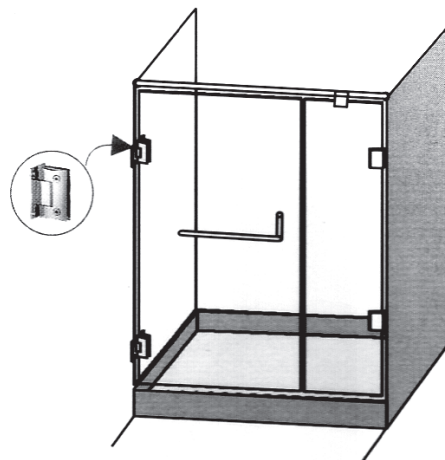

FRAMELESS SHOWER HARDWARE

SHOWER HINGES WALL MOUNT HINGE

SH001-CP-G

Bright Chrome Plated

Self-centering chamfered wall to glass shower screen hinge

- 18Kgs per hinge
- Maximum 3 hinges per glass
- Suitable for 8 & 10mm glass

FRAMELESS SHOWER HARDWARE

SHOWER HINGES WALL MOUNT HINGE (HALF BACK)

SH001-ACP-G

Bright Chrome Plated

Self-centering chamfered wall to glass shower screen hinge

- 18Kgs per hinge
- Maximum 3 hinges per glass
- Suitable for 8 & 10mm glass

FRAMELESS SHOWER HARDWARE

SHOWER HINGES 135° GLASS TO GLASS HINGE

SH002-CP-G

Bright Chrome Plated

Self-centering 135° chamfered shower screen hinge

- 18Kgs per hinge
- Maximum 3 hinges per glass
- Suitable for 8 & 10mm glass
- Also available in adjustable hinge

FRAMELESS SHOWER HARDWARE

SHOWER HINGES 180° GLASS TO GLASS HINGE

SH003-CP-G

Bright Chrome Plated

Self-centering 180° chamfered glass to glass shower hinge

- 18Kgs per hinge
- Maximum 3 hinges per glass
- Suitable for 8 & 10mm glass
- Also available in adjustable hinge