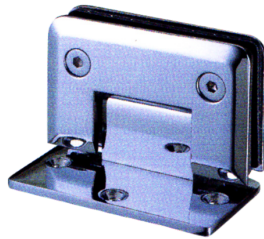

FRAMELESS SHOWER HARDWARE

SHOWER HINGES WALL MOUNT HINGE

SH001-CP-G

Bright Chrome Plated

Self-centering chamfered wall to glass shower screen hinge

- 18Kgs per hinge
- Maximum 3 hinges per glass
- Suitable for 8 & 10mm glass

FRAMELESS SHOWER HARDWARE

SHOWER HINGES WALL MOUNT HINGE (HALF BACK)

SH001-ACP-G

Bright Chrome Plated

Self-centering chamfered wall to glass shower screen hinge

- 18Kgs per hinge
- Maximum 3 hinges per glass
- Suitable for 8 & 10mm glass

FRAMELESS SHOWER HARDWARE

SHOWER HINGES 135° GLASS TO GLASS HINGE

SH002-CP-G

Bright Chrome Plated

Self-centering 135° chamfered shower screen hinge

- 18Kgs per hinge
- Maximum 3 hinges per glass
- Suitable for 8 & 10mm glass
- Also available in adjustable hinge

FRAMELESS SHOWER HARDWARE

SHOWER HINGES 180° GLASS TO GLASS HINGE

SH003-CP-G

Bright Chrome Plated

Self-centering 180° chamfered glass to glass shower hinge

- 18Kgs per hinge
- Maximum 3 hinges per glass
- Suitable for 8 & 10mm glass
- Also available in adjustable hinge