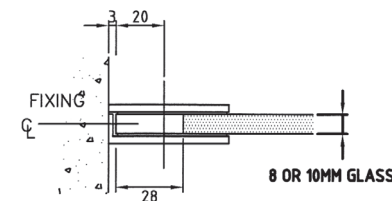

GLASS CONNECTORS GLASS TO FLOOR

SGC-765-CP-G
Bright Chrome Plated

Shower screen fixing bracket for floor to glass applications
• Suitable for 8 & 10mm glass
• Single hole fixing