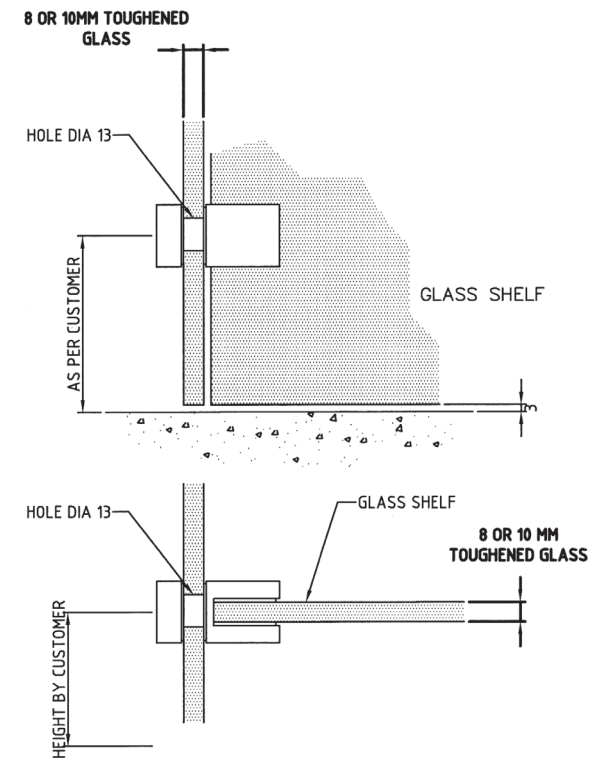

GLASS CONNECTORS GLASS TO FLOOR

SGC-765-CP-G
Bright Chrome Plated

Shower screen fixing bracket for floor to glass applications
• Suitable for 8 & 10mm glass
• Single hole fixing

FRAMELESS SHOWER HARDWARE

SHB906-CP-G

Bright Chrome Plated

To suit 19mm Ø round bar

FRAMELESS SHOWER HARDWARE

SHELF CLAMPS WALL TO GLASS

DL78-5-G
Bright Chrome Plated
8 - 10mm glass

SHELF CLAMPS GLASS TO GLASS

DL78-6-G
Bright Chrome Plated
8 - 10mm glass

FRAMELESS SHOWER HARDWARE

GASKETS

SG801

- For 8 & 10mm glass 180° weatherseal
- Used between door side panels
 - Seal acts also as door stop for door
 - Door can only open out

SG805

- For 8 & 10mm glass 90°
- Wall seal
 - Transparent with soft lip

SG806

- For 8 & 10mm glass 90°
- Centre seal
 - Transparent with soft lip
 - For sealing double action door and wall

SG807

- For 8 & 10mm glass
- Soft nose seal

FRAMELESS SHOWER HARDWARE

GASKETS

SG808

- For 8 & 10mm glass 90° weatherseal
- Used on hinge side of door with 90° glass to glass hinge
 - Door can only open out