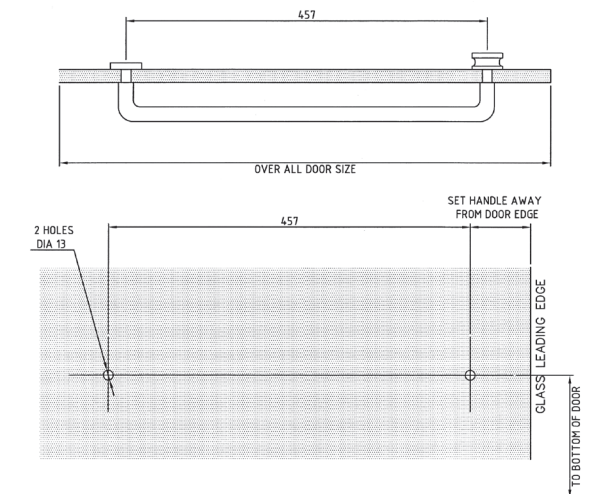

SHOWER HANDLES PULL HANDLE & TOWEL BAR SET

STR624-CP-G

Chrome Plated

For applications from 8mm to 10mm glass shower assemblies

SHOWER HANDLES KNOB HANDLE & TOWEL BAR SET

STR625-CP-G

Chrome Plated

For applications from 8mm to 10mm glass shower assemblies