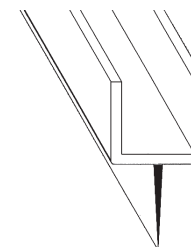

SHB906-CP-G

Bright Chrome Plated

To suit 19mm Ø round bar

FRAMELESS SHOWER HARDWARE

SHELF CLAMPS WALL TO GLASS

DL78-5-G
Bright Chrome Plated
8 - 10mm glass

SHELF CLAMPS GLASS TO GLASS

DL78-6-G
Bright Chrome Plated
8 - 10mm glass

FRAMELESS SHOWER HARDWARE

GASKETS

SG801

- For 8 & 10mm glass 180° weatherseal
- Used between door side panels
 - Seal acts also as door stop for door
 - Door can only open out

SG805

- For 8 & 10mm glass 90°
- Wall seal
 - Transparent with soft lip

SG806

- For 8 & 10mm glass 90°
- Centre seal
 - Transparent with soft lip
 - For sealing double action door and wall

SG807

- For 8 & 10mm glass
- Soft nose seal

FRAMELESS SHOWER HARDWARE

GASKETS

SG808

- For 8 & 10mm glass 90° weatherseal
- Used on hinge side of door with 90° glass to glass hinge
 - Door can only open out