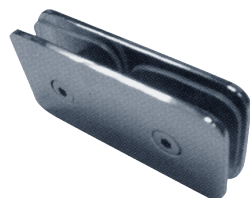

FRAMELESS SHOWER HARDWARE

SHOWER HINGES WALL MOUNT HINGE (HALF BACK)

SH001-ACP-G

Bright Chrome Plated

Self-centering chamfered wall to glass shower screen hinge

- 18Kgs per hinge
- Maximum 3 hinges per glass
- Suitable for 8 & 10mm glass

FRAMELESS SHOWER HARDWARE

GLASS CONNECTORS 90° GLASS TO GLASS

SGC-761-CP-G

Bright Chrome Plated

Shower screen fixing bracket for 90° glass to glass applications
 • Suitable for 8 & 10mm glass

GLASS CONNECTORS 135° GLASS TO GLASS

SGC-762-CP-G

Bright Chrome Plated

Shower screen fixing bracket for 135° glass to glass applications
 • Suitable for 8 & 10mm glass

FRAMELESS SHOWER HARDWARE

GLASS CONNECTORS 180° GLASS TO GLASS

SGC-763-CP-G
Bright Chrome Plated

Shower screen fixing bracket for 180° glass to glass applications
• Suitable for 8 & 10mm glass

GLASS CONNECTORS GLASS TO FLOOR/WALL

SGC-764-CP-G
Bright Chrome Plated

Shower screen fixing bracket for 90° floor to glass or wall to glass applications
• Suitable for 8 & 10mm glass