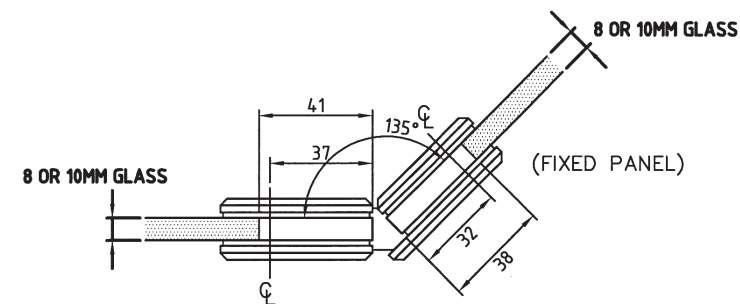

FRAMELESS SHOWER HARDWARE

SHOWER HINGES WALL MOUNT HINGE (HALF BACK)

SH001-ACP-G

Bright Chrome Plated

Self-centering chamfered wall to glass shower screen hinge

- 18Kgs per hinge
- Maximum 3 hinges per glass
- Suitable for 8 & 10mm glass

FRAMELESS SHOWER HARDWARE

SHOWER HINGES 135° GLASS TO GLASS HINGE

SH002-CP-G

Bright Chrome Plated

Self-centering 135° chamfered shower screen hinge

- 18Kgs per hinge
- Maximum 3 hinges per glass
- Suitable for 8 & 10mm glass
- Also available in adjustable hinge

FRAMELESS SHOWER HARDWARE

SHOWER HINGES 180° GLASS TO GLASS HINGE

SH003-CP-G

Bright Chrome Plated

Self-centering 180° chamfered glass to glass shower hinge

- 18Kgs per hinge
- Maximum 3 hinges per glass
- Suitable for 8 & 10mm glass
- Also available in adjustable hinge