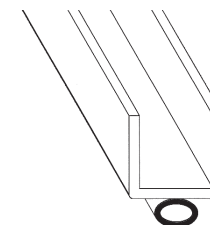

SHB906-CP-G

Bright Chrome Plated

To suit 19mm Ø round bar

FRAMELESS SHOWER HARDWARE

SHELF CLAMPS WALL TO GLASS

DL78-5-G
Bright Chrome Plated
8 - 10mm glass

SHELF CLAMPS GLASS TO GLASS

DL78-6-G
Bright Chrome Plated
8 - 10mm glass

FRAMELESS SHOWER HARDWARE

GASKETS

SG801

- For 8 & 10mm glass 180° weatherseal
- Used between door side panels
 - Seal acts also as door stop for door
 - Door can only open out

SG805

- For 8 & 10mm glass 90°
- Wall seal
 - Transparent with soft lip

SG806

- For 8 & 10mm glass 90°
- Centre seal
 - Transparent with soft lip
 - For sealing double action door and wall

SG807

- For 8 & 10mm glass
- Soft nose seal

FRAMELESS SHOWER HARDWARE

GASKETS

SG808

- For 8 & 10mm glass 90° weatherseal
- Used on hinge side of door with 90° glass to glass hinge
 - Door can only open out