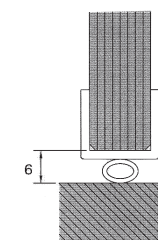

SHB906-CP-G

Bright Chrome Plated

To suit 19mm Ø round bar

FRAMELESS SHOWER HARDWARE

SHELF CLAMPS WALL TO GLASS

DL78-5-G
Bright Chrome Plated
8 - 10mm glass

SHELF CLAMPS GLASS TO GLASS

DL78-6-G
Bright Chrome Plated
8 - 10mm glass

FRAMELESS SHOWER HARDWARE

GASKETS

SG801

- For 8 & 10mm glass 180° weatherseal
- Used between door side panels
 - Seal acts also as door stop for door
 - Door can only open out

SG805

- For 8 & 10mm glass 90°
- Wall seal
 - Transparent with soft lip

SG806

- For 8 & 10mm glass 90°
- Centre seal
 - Transparent with soft lip
 - For sealing double action door and wall

SG807

- For 8 & 10mm glass
- Soft nose seal

FRAMELESS SHOWER HARDWARE

GASKETS

SG808

- For 8 & 10mm glass 90° weatherseal
- Used on hinge side of door with 90° glass to glass hinge
 - Door can only open out