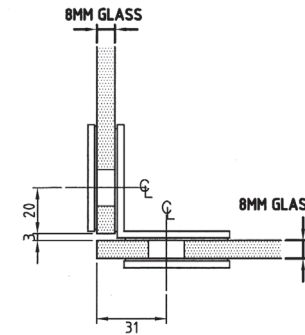

FRAMELESS SHOWER HARDWARE

SHOWER HINGES 180° GLASS TO GLASS HINGE

SH003-CP-G

Bright Chrome Plated

Self-centering 180° chamfered glass to glass shower hinge

- 18Kgs per hinge
- Maximum 3 hinges per glass
- Suitable for 8 & 10mm glass
- Also available in adjustable hinge

FRAMELESS SHOWER HARDWARE

SHOWER HINGES 90° GLASS TO GLASS HINGE

SH004-CP-G

Bright Chrome Plated

Self-centering 90° chamfered glass to glass shower screen hinge

- 18Kgs per hinge
- Maximum 3 hinges per glass
- Suitable for 8 & 10mm glass

FRAMELESS SHOWER HARDWARE

GLASS CONNECTORS 90° GLASS TO GLASS

SGC-761-CP-G

Bright Chrome Plated

Shower screen fixing bracket for 90° glass to glass applications
 • Suitable for 8 & 10mm glass

GLASS CONNECTORS 135° GLASS TO GLASS

SGC-762-CP-G

Bright Chrome Plated

Shower screen fixing bracket for 135° glass to glass applications
 • Suitable for 8 & 10mm glass

FRAMELESS SHOWER HARDWARE

GLASS CONNECTORS 180° GLASS TO GLASS

SGC-763-CP-G
Bright Chrome Plated