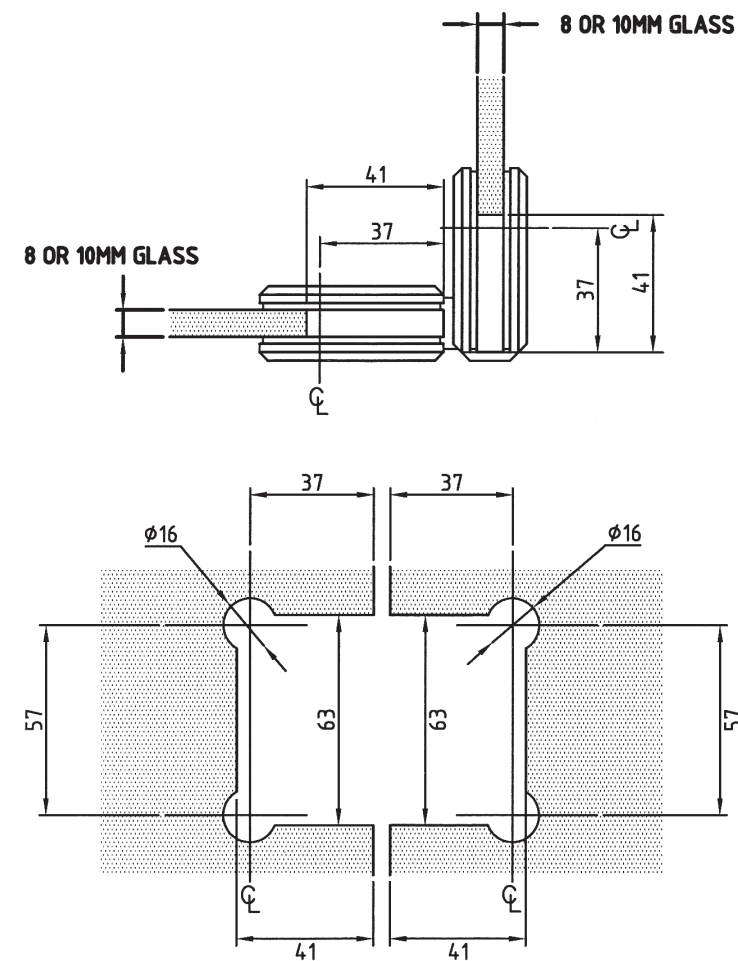

FRAMELESS SHOWER HARDWARE

SHOWER HINGES 180° GLASS TO GLASS HINGE

SH003-CP-G

Bright Chrome Plated

Self-centering 180° chamfered glass to glass shower hinge

- 18Kgs per hinge
- Maximum 3 hinges per glass
- Suitable for 8 & 10mm glass
- Also available in adjustable hinge

FRAMELESS SHOWER HARDWARE

SHOWER HINGES 90° GLASS TO GLASS HINGE

SH004-CP-G

Bright Chrome Plated

Self-centering 90° chamfered glass to glass shower screen hinge

- 18Kgs per hinge
- Maximum 3 hinges per glass
- Suitable for 8 & 10mm glass

FRAMELESS SHOWER HARDWARE

GLASS CONNECTORS 90° GLASS TO GLASS

SGC-761-CP-G

Bright Chrome Plated

Shower screen fixing bracket for 90° glass to glass applications
 • Suitable for 8 & 10mm glass

GLASS CONNECTORS 135° GLASS TO GLASS