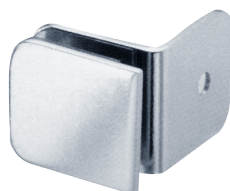

FRAMELESS SHOWER HARDWARE

SHOWER HINGES 90° GLASS TO GLASS HINGE

SH004-CP-G

Bright Chrome Plated

Self-centering 90° chamfered glass to glass shower screen hinge

- 18Kgs per hinge
- Maximum 3 hinges per glass
- Suitable for 8 & 10mm glass

FRAMELESS SHOWER HARDWARE

GLASS CONNECTORS 90° GLASS TO GLASS

SGC-761-CP-G

Bright Chrome Plated

Shower screen fixing bracket for 90° glass to glass applications
 • Suitable for 8 & 10mm glass

GLASS CONNECTORS 135° GLASS TO GLASS

SGC-762-CP-G

Bright Chrome Plated

Shower screen fixing bracket for 135° glass to glass applications
 • Suitable for 8 & 10mm glass

FRAMELESS SHOWER HARDWARE

GLASS CONNECTORS 180° GLASS TO GLASS

SGC-763-CP-G
Bright Chrome Plated

Shower screen fixing bracket for 180° glass to glass applications
• Suitable for 8 & 10mm glass

GLASS CONNECTORS GLASS TO FLOOR/WALL

SGC-764-CP-G
Bright Chrome Plated

Shower screen fixing bracket for 90° floor to glass or wall to glass applications
• Suitable for 8 & 10mm glass