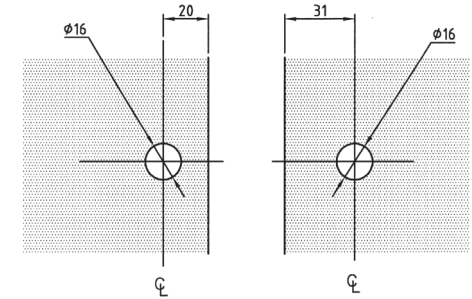

FRAMELESS SHOWER HARDWARE

GLASS CONNECTORS 90° GLASS TO GLASS

SGC-761-CP-G

Bright Chrome Plated

Shower screen fixing bracket for 90° glass to glass applications
 • Suitable for 8 & 10mm glass

GLASS CONNECTORS 135° GLASS TO GLASS