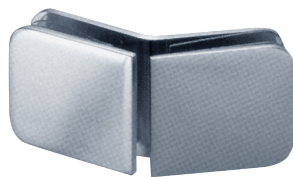

FRAMELESS SHOWER HARDWARE

SHOWER HINGES 180° GLASS TO GLASS HINGE

SH003-CP-G

Bright Chrome Plated

Self-centering 180° chamfered glass to glass shower hinge

- 18Kgs per hinge
- Maximum 3 hinges per glass
- Suitable for 8 & 10mm glass
- Also available in adjustable hinge

FRAMELESS SHOWER HARDWARE

SHOWER HINGES 90° GLASS TO GLASS HINGE

SH004-CP-G

Bright Chrome Plated

Self-centering 90° chamfered glass to glass shower screen hinge

- 18Kgs per hinge
- Maximum 3 hinges per glass
- Suitable for 8 & 10mm glass

FRAMELESS SHOWER HARDWARE

GLASS CONNECTORS 90° GLASS TO GLASS

SGC-761-CP-G

Bright Chrome Plated

Shower screen fixing bracket for 90° glass to glass applications
 • Suitable for 8 & 10mm glass

GLASS CONNECTORS 135° GLASS TO GLASS

SGC-762-CP-G

Bright Chrome Plated

Shower screen fixing bracket for 135° glass to glass applications
 • Suitable for 8 & 10mm glass

FRAMELESS SHOWER HARDWARE

GLASS CONNECTORS 180° GLASS TO GLASS

SGC-763-CP-G
Bright Chrome Plated