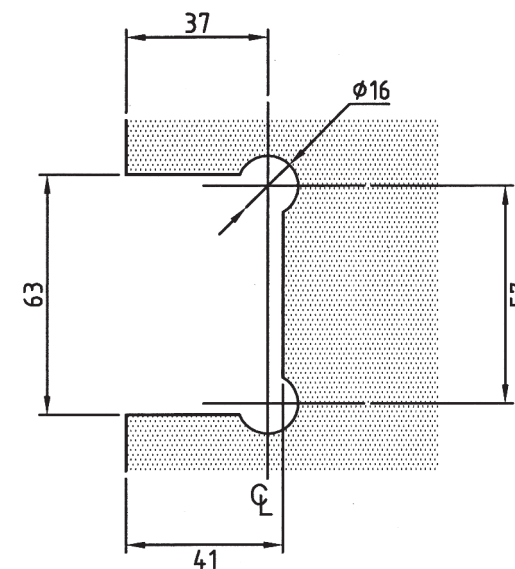

FRAMELESS SHOWER HARDWARE

SHOWER HINGES WALL MOUNT HINGE

SH001-CP-G

Bright Chrome Plated

Self-centering chamfered wall to glass shower screen hinge

- 18Kgs per hinge
- Maximum 3 hinges per glass
- Suitable for 8 & 10mm glass

FRAMELESS SHOWER HARDWARE

SHOWER HINGES WALL MOUNT HINGE (HALF BACK)

SH001-ACP-G

Bright Chrome Plated

Self-centering chamfered wall to glass shower screen hinge

- 18Kgs per hinge
- Maximum 3 hinges per glass
- Suitable for 8 & 10mm glass

FRAMELESS SHOWER HARDWARE

SHOWER HINGES 135° GLASS TO GLASS HINGE

SH002-CP-G

Bright Chrome Plated

Self-centering 135° chamfered shower screen hinge

- 18Kgs per hinge
- Maximum 3 hinges per glass
- Suitable for 8 & 10mm glass
- Also available in adjustable hinge

FRAMELESS SHOWER HARDWARE

SHOWER HINGES 180° GLASS TO GLASS HINGE

SH003-CP-G

Bright Chrome Plated

Self-centering 180° chamfered glass to glass shower hinge

- 18Kgs per hinge
- Maximum 3 hinges per glass
- Suitable for 8 & 10mm glass
- Also available in adjustable hinge