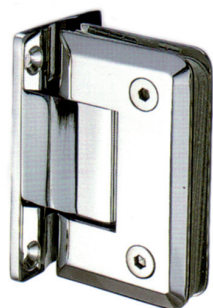

FRAMELESS SHOWER HARDWARE

SHOWER HINGES WALL MOUNT HINGE

SH001-CP-G

Bright Chrome Plated

Self-centering chamfered wall to glass shower screen hinge

- 18Kgs per hinge
- Maximum 3 hinges per glass
- Suitable for 8 & 10mm glass

FRAMELESS SHOWER HARDWARE

SHOWER HINGES WALL MOUNT HINGE (HALF BACK)

SH001-ACP-G

Bright Chrome Plated

Self-centering chamfered wall to glass shower screen hinge

- 18Kgs per hinge
- Maximum 3 hinges per glass
- Suitable for 8 & 10mm glass

FRAMELESS SHOWER HARDWARE

SHOWER HINGES 135° GLASS TO GLASS HINGE

SH002-CP-G

Bright Chrome Plated

Self-centering 135° chamfered shower screen hinge

- 18Kgs per hinge
- Maximum 3 hinges per glass
- Suitable for 8 & 10mm glass
- Also available in adjustable hinge

FRAMELESS SHOWER HARDWARE

SHOWER HINGES 180° GLASS TO GLASS HINGE

SH003-CP-G

Bright Chrome Plated

Self-centering 180° chamfered glass to glass shower hinge

- 18Kgs per hinge
- Maximum 3 hinges per glass
- Suitable for 8 & 10mm glass
- Also available in adjustable hinge