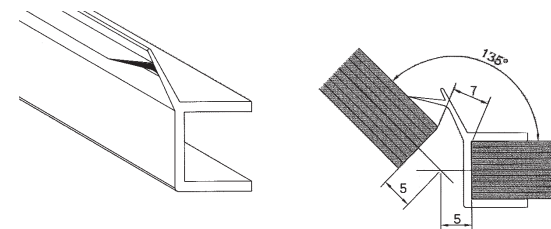

FRAMELESS SHOWER HARDWARE

GASKETS

SG801

- For 8 & 10mm glass 180° weatherseal
- Used between door side panels
 - Seal acts also as door stop for door
 - Door can only open out

SG805

- For 8 & 10mm glass 90°
- Wall seal
 - Transparent with soft lip

SG806

- For 8 & 10mm glass 90°
- Centre seal
 - Transparent with soft lip
 - For sealing double action door and wall

SG807

- For 8 & 10mm glass
- Soft nose seal

FRAMELESS SHOWER HARDWARE

GASKETS

SG808

- For 8 & 10mm glass 90° weatherseal
- Used on hinge side of door with 90° glass to glass hinge
 - Door can only open out

SG809

- For 8 & 10mm glass 135° weatherseal
- Used on hinge side of door with 135° glass to glass hinge
 - Door can only open out

SG8010

- For 8 & 10mm glass 90° weatherseal
- Used underneath door to seal against floor
 - Extruded with water run off plate
 - Door can open in or out