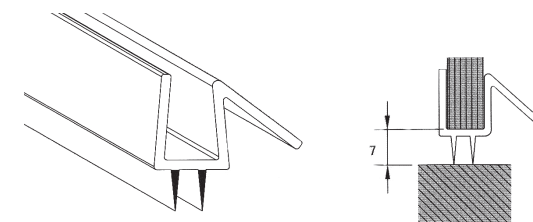

FRAMELESS SHOWER HARDWARE

GASKETS

SG801

- For 8 & 10mm glass 180° weatherseal
- Used between door side panels
 - Seal acts also as door stop for door
 - Door can only open out

SG805

- For 8 & 10mm glass 90°
- Wall seal
 - Transparent with soft lip

SG806

- For 8 & 10mm glass 90°
- Centre seal
 - Transparent with soft lip
 - For sealing double action door and wall

SG807

- For 8 & 10mm glass
- Soft nose seal

FRAMELESS SHOWER HARDWARE

GASKETS

SG808

- For 8 & 10mm glass 90° weatherseal
- Used on hinge side of door with 90° glass to glass hinge
 - Door can only open out

SG809

- For 8 & 10mm glass 135° weatherseal
- Used on hinge side of door with 135° glass to glass hinge
 - Door can only open out

SG8010

- For 8 & 10mm glass 90° weatherseal
- Used underneath door to seal against floor
 - Extruded with water run off plate
 - Door can open in or out