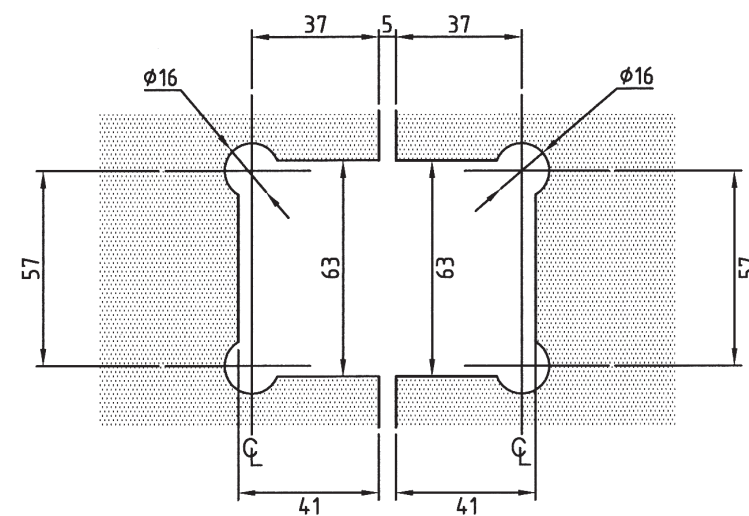

FRAMELESS SHOWER HARDWARE

SHOWER HINGES 135° GLASS TO GLASS HINGE

SH002-CP-G

Bright Chrome Plated

Self-centering 135° chamfered shower screen hinge

- 18Kgs per hinge
- Maximum 3 hinges per glass
- Suitable for 8 & 10mm glass
- Also available in adjustable hinge

FRAMELESS SHOWER HARDWARE

SHOWER HINGES 180° GLASS TO GLASS HINGE

SH003-CP-G

Bright Chrome Plated

Self-centering 180° chamfered glass to glass shower hinge

- 18Kgs per hinge
- Maximum 3 hinges per glass
- Suitable for 8 & 10mm glass
- Also available in adjustable hinge

FRAMELESS SHOWER HARDWARE

SHOWER HINGES 90° GLASS TO GLASS HINGE

SH004-CP-G

Bright Chrome Plated

Self-centering 90° chamfered glass to glass shower screen hinge

- 18Kgs per hinge
- Maximum 3 hinges per glass
- Suitable for 8 & 10mm glass