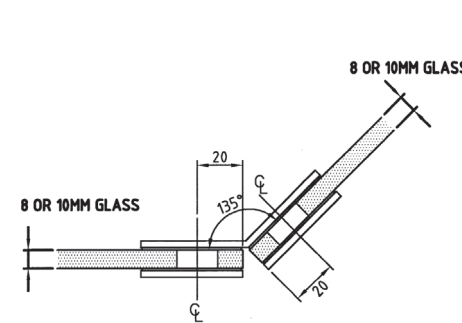

FRAMELESS SHOWER HARDWARE

SHOWER HINGES 180° GLASS TO GLASS HINGE

SH003-CP-G

Bright Chrome Plated

Self-centering 180° chamfered glass to glass shower hinge

- 18Kgs per hinge
- Maximum 3 hinges per glass
- Suitable for 8 & 10mm glass
- Also available in adjustable hinge

FRAMELESS SHOWER HARDWARE

SHOWER HINGES 90° GLASS TO GLASS HINGE

SH004-CP-G

Bright Chrome Plated

Self-centering 90° chamfered glass to glass shower screen hinge

- 18Kgs per hinge
- Maximum 3 hinges per glass
- Suitable for 8 & 10mm glass

FRAMELESS SHOWER HARDWARE

GLASS CONNECTORS 90° GLASS TO GLASS

SGC-761-CP-G

Bright Chrome Plated

Shower screen fixing bracket for 90° glass to glass applications
 • Suitable for 8 & 10mm glass

GLASS CONNECTORS 135° GLASS TO GLASS

SGC-762-CP-G

Bright Chrome Plated

Shower screen fixing bracket for 135° glass to glass applications
 • Suitable for 8 & 10mm glass

FRAMELESS SHOWER HARDWARE

GLASS CONNECTORS 180° GLASS TO GLASS

SGC-763-CP-G
Bright Chrome Plated