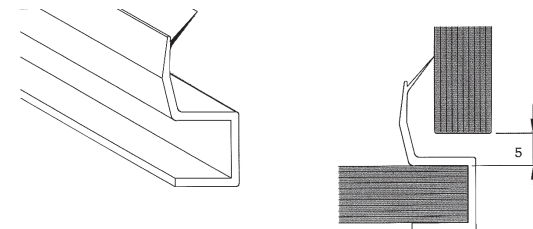

FRAMELESS SHOWER HARDWARE

GASKETS

SG801

- For 8 & 10mm glass 180° weatherseal
- Used between door side panels
 - Seal acts also as door stop for door
 - Door can only open out

SG805

- For 8 & 10mm glass 90°
- Wall seal
 - Transparent with soft lip

SG806

- For 8 & 10mm glass 90°
- Centre seal
 - Transparent with soft lip
 - For sealing double action door and wall

SG807

- For 8 & 10mm glass
- Soft nose seal

FRAMELESS SHOWER HARDWARE

GASKETS

SG808

- For 8 & 10mm glass 90° weatherseal
- Used on hinge side of door with 90° glass to glass hinge
 - Door can only open out