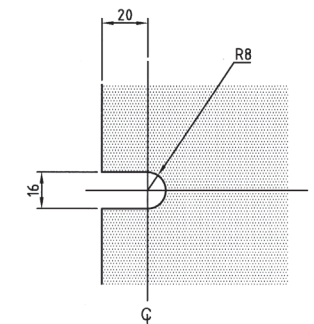

Shower screen fixing bracket for 180° glass to glass applications
• Suitable for 8 & 10mm glass

GLASS CONNECTORS GLASS TO FLOOR/WALL

SGC-764-CP-G
Bright Chrome Plated

Shower screen fixing bracket for 90° floor to glass or wall to glass applications
• Suitable for 8 & 10mm glass