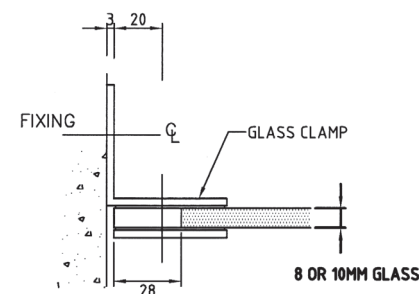

SGC-762-CP-G

Bright Chrome Plated

Shower screen fixing bracket for 135° glass to glass applications
 • Suitable for 8 & 10mm glass

FRAMELESS SHOWER HARDWARE

GLASS CONNECTORS 180° GLASS TO GLASS

SGC-763-CP-G
Bright Chrome Plated

Shower screen fixing bracket for 180° glass to glass applications
• Suitable for 8 & 10mm glass

GLASS CONNECTORS GLASS TO FLOOR/WALL

SGC-764-CP-G
Bright Chrome Plated

Shower screen fixing bracket for 90° floor to glass or wall to glass applications
• Suitable for 8 & 10mm glass