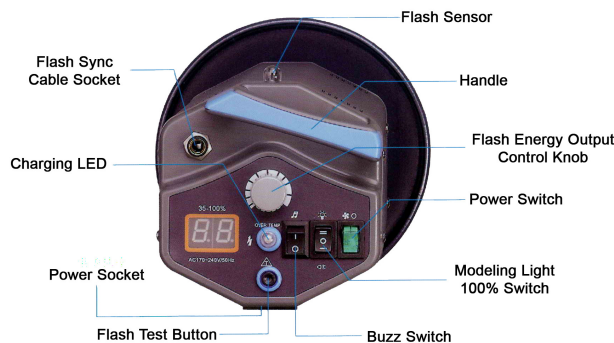

L300F Series Control Faceplate