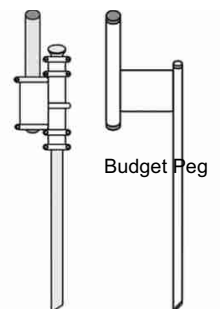

Indoor Stands

Outdoor pegs

Deluxe Peg